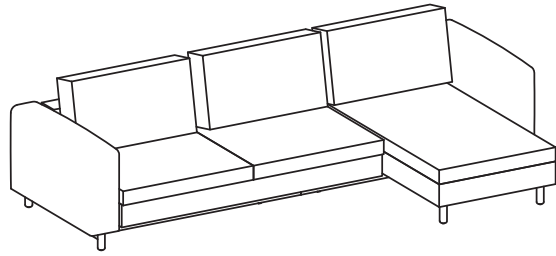

6-A

① x8

069759 MAGNI WITH CORNER

7

② x4 ③ x4

6-B

① x8

7-B

② x4 ③ x4