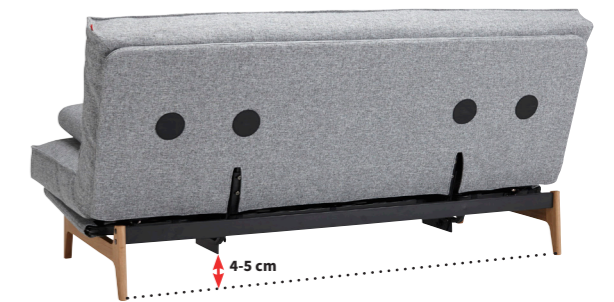

Bed Height - with bed inside

The bed height is measured from the floor to the top of the mattress.

The bed height is measured in bed position.

Bed Length - with bed inside

The bed length is measured from the inner part of the back frame to the inner part of the front frame.

The bed length is measured in bed position.

Please notice this way of measuring the bed length includes: Killian, Vithus & Eivor

Sofa bed gap from floor to base

Make sure to measure the gap between the floor and the frame of the sofa bed at the lowest point.