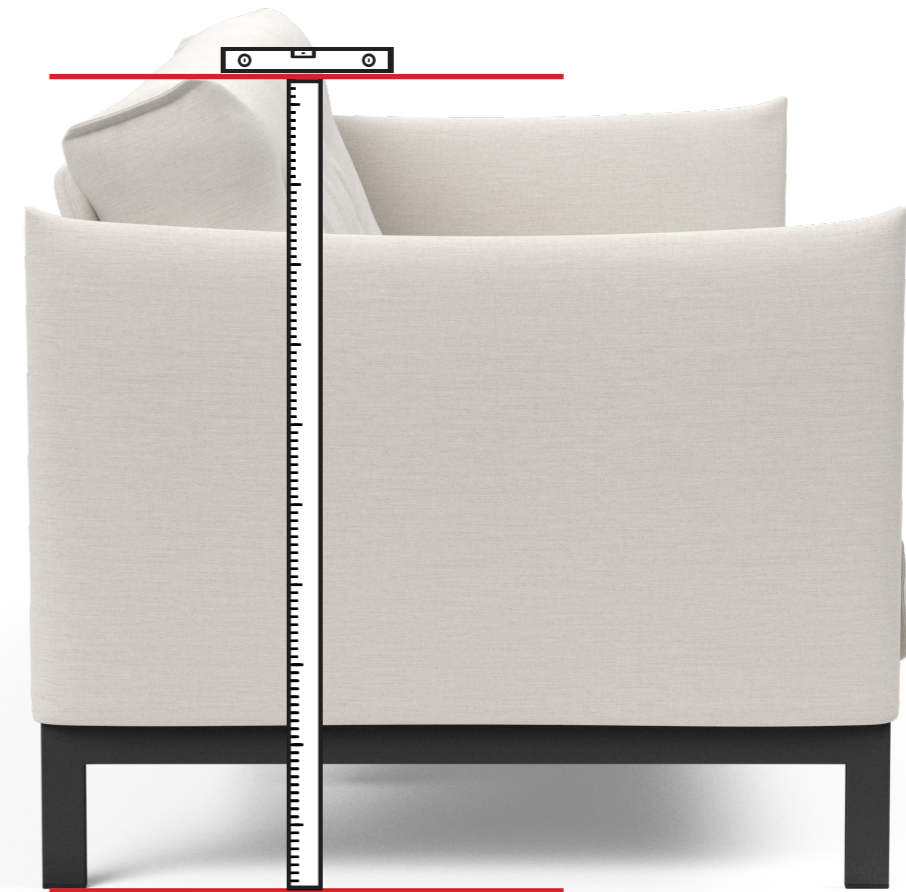

Sofa Depth

The sofa depth is measured from the front of the sofa to the back of the sofa.

The sofa depth is measured in sofa position. Some models has the possibility to lower the back position to various relaxed positions. This will increase the sofa depth.

Bed Width

The bed width is measured from the front of the sofa to the back of the sofa.

The bed width is measured in bed position.

Sofa Height

The sofa height is measured from the lowest point of the sofa to the highest point of the sofa.

The sofa height is measured in sofa position.

Sofa Width

The sofa width is measured from the furthest point to the right of the sofa to the furthest point to the left of the sofa.

The sofa width is measured in sofa position.

Seat Depth

The seat depth is measured from the front seat to the back seat.

The seat depth is measured in sofa position.

Please notice that we always measure the seat depth alongside the seat to the lower part of the back.