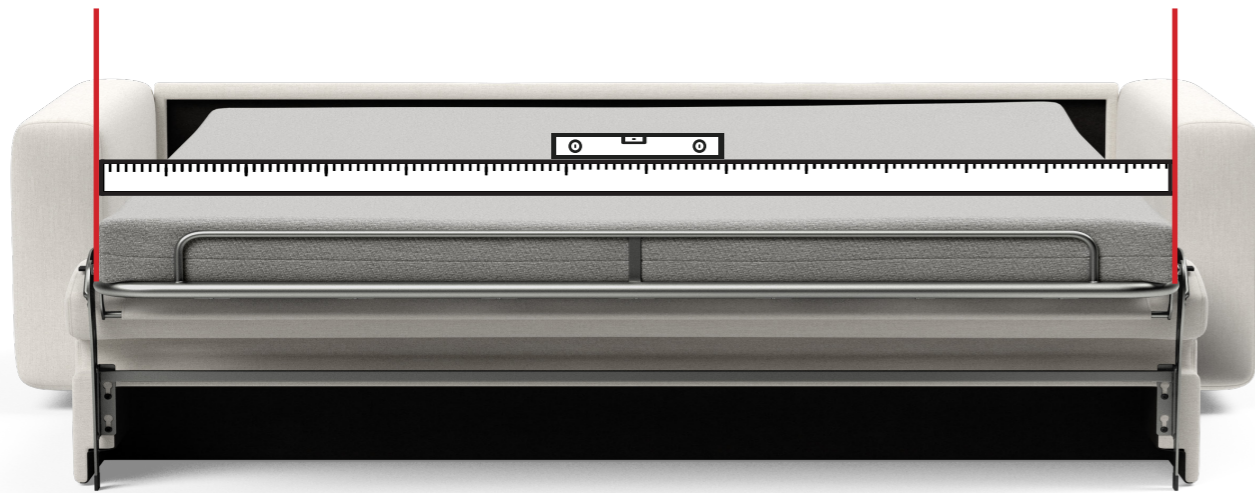

Bed Width

The bed width is measured from the left side of the mattress, to the right side of the mattress.

The bed width is measured in bed position.

Please notice this way of measuring the bed width includes: Killian, Vithus & Eivor