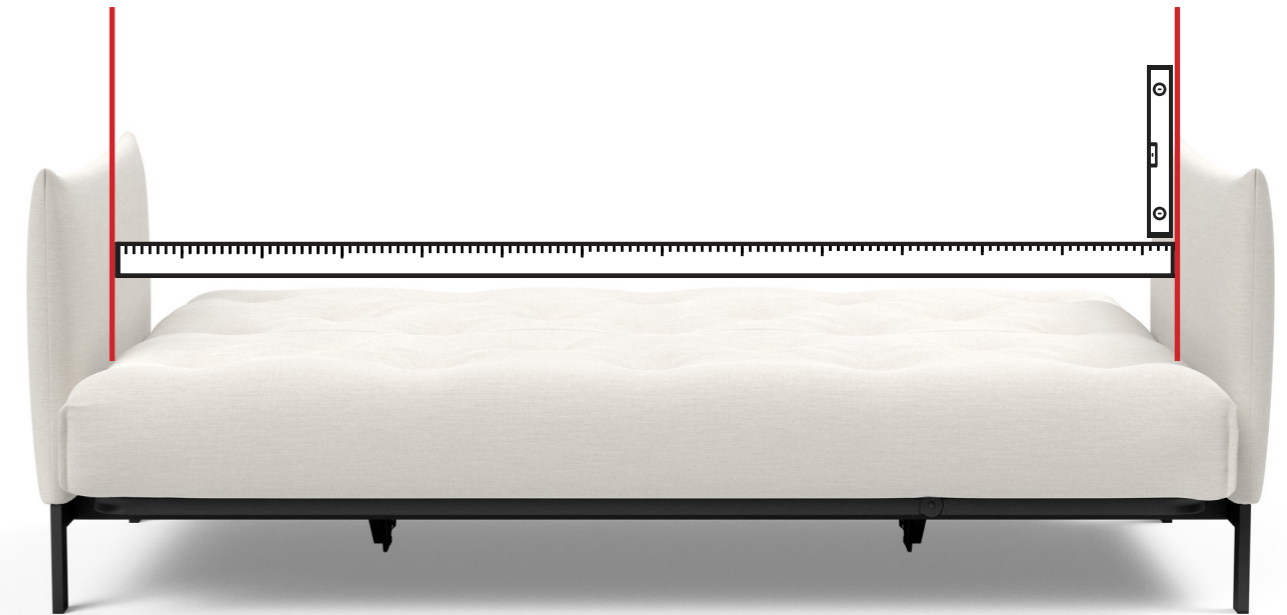

Sofa Depth

The sofa depth is measured from the front of the sofa to the back of the sofa.

The sofa depth is measured in sofa position. Some models has the possibility to lower the back position to various relaxed positions. This will increase the sofa depth.

Seat Height

The seat height is measured from the ground to the top of the mattress.

The seat height is measured in sofa position.

Please notice that we always measure the seat height from the middle of the sofa bed.

Arm Height

The arm height is measured from the lowest point of the arm to the highest point of the arm.

The arm height is measured in sofa position.

Mattress Height

The mattress height is measured from the bottom of the mattress to the top of the mattress.

The mattress height is measured in sofa position.

Please notice that we always measure the mattress height from the middle of the mattress.

Bed Length

The bed length is measured from the left side of the mattress to the right side of the mattress.