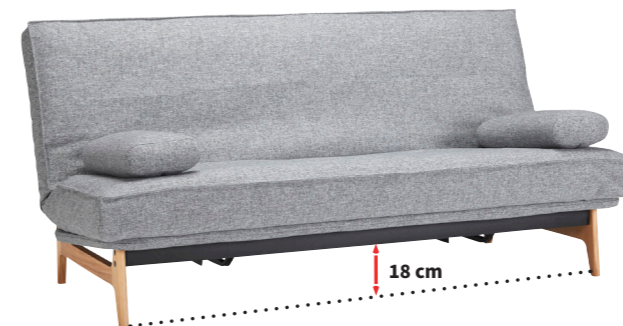

Sofa Depth

The sofa depth is measured from the front of the sofa to the back of the sofa.

The sofa depth is measured in sofa position. Some models has the possibility to lower the back position to various relaxed positions. This will increase the sofa depth.

Bed Height - with bed inside

The bed height is measured from the floor to the top of the mattress.

The bed height is measured in bed position.

Bed Length - with bed inside

The bed length is measured from the inner part of the back frame to the inner part of the front frame.

The bed length is measured in bed position.

Please notice this way of measuring the bed length includes: Killian, Vithus & Eivor

Sofa bed gap from floor to base

Make sure to measure the gap between the floor and the frame of the sofa bed at the lowest point.