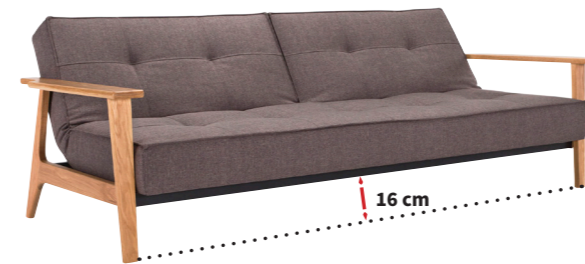

Sofa Depth

The sofa depth is measured from the front of the sofa to the back of the sofa.

The sofa depth is measured in sofa position. Some models has the possibility to lower the back position to various relaxed positions. This will increase the sofa depth.

The bed length is measured in sofa position.

Bed Width

The bed width is measured from the left side of the mattress, to the right side of the mattress.

The bed width is measured in bed position.

Please notice this way of measuring the bed width includes: Killian, Vithus & Eivor

Bed Height - with bed inside

The bed height is measured from the floor to the top of the mattress.

The bed height is measured in bed position.

Bed Length - with bed inside

The bed length is measured from the inner part of the back frame to the inner part of the front frame.

The bed length is measured in bed position.

Please notice this way of measuring the bed length includes: Killian, Vithus & Eivor

Sofa bed gap from floor to base

Make sure to measure the gap between the floor and the frame of the sofa bed at the lowest point.