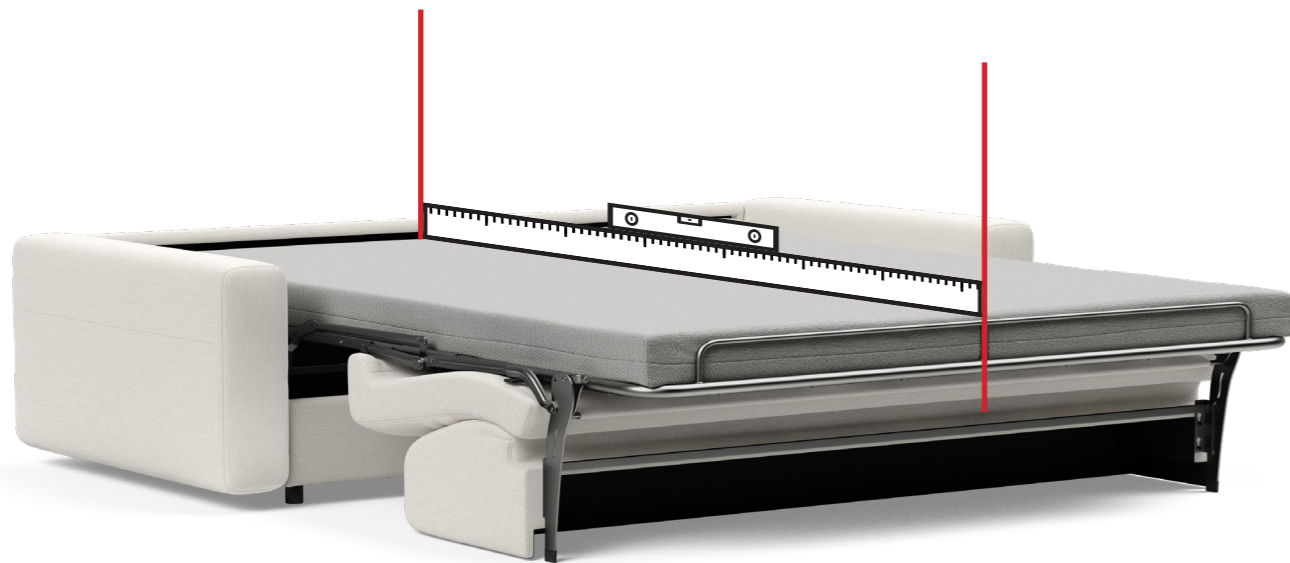

Sofa Depth

The sofa depth is measured from the front of the sofa to the back of the sofa.

The sofa depth is measured in sofa position. Some models has the possibility to lower the back position to various relaxed positions. This will increase the sofa depth.

The mattress height is measured in sofa position.

Please notice that we always measure the mattress height from the middle of the mattress.

Bed Length

The bed length is measured from the left side of the mattress to the right side of the mattress.

The bed length is measured in sofa position.

Bed Width

The bed width is measured from the left side of the mattress, to the right side of the mattress.

The bed width is measured in bed position.

Please notice this way of measuring the bed width includes: Killian, Vithus & Eivor

Bed Height - with bed inside

The bed height is measured from the floor to the top of the mattress.

The bed height is measured in bed position.

Bed Length - with bed inside

The bed length is measured from the inner part of the back frame to the inner part of the front frame.